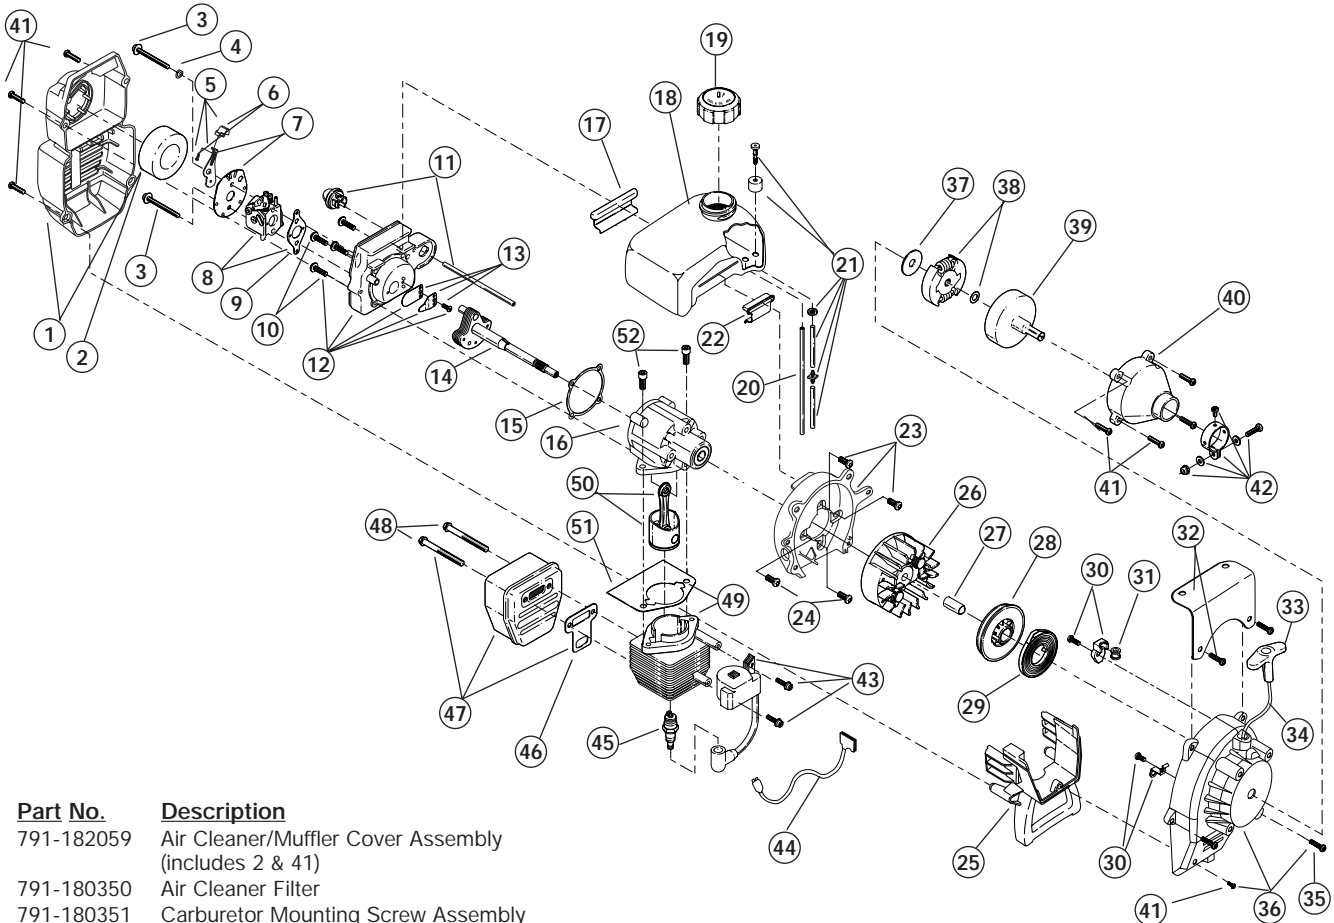

# ENGINE PARTS - MODEL YM CULTIVATOR 2-CYCLE GAS CULTIVATOR

PPN 21B-120R000

Item	Part No.	Description
1	791-182059	Air Cleaner/Muffler Cover Assembly (includes 2 & 41)
2	791-180350	Air Cleaner Filter
3	791-180351	Carburetor Mounting Screw Assembly
4	791-180226	Wavey Washer
5	791-182160	Choke Lever Assembly (includes 6)
6	791-182161	Choke Knob and Screw
7	791-182162	Choke Lever and Plate (includes 4 & 5)
8	791-182875	Carburetor Assembly (includes 9 & 21)
9	791-610675	Carburetor Gasket
10	791-181860	Carb Mount Screw
11	791-181801	Primer and Hose Assembly
12	753-1196	Carb Mount Assembly (includes 10 & 15)
13	791-684451	Reed Assembly
14	791-182790	Power Shaft Assembly
15	753-1208	Carburetor Mount Gasket
16	791-182791	Crank Case Service Assembly (includes 10, 14 & 24)
17	791-612134	Rear Mounting Pad
18	753-04306	Fuel Tank Assembly (includes 19-21)
19	753-04084	Fuel Cap Assembly
20	791-181168	Fuel Return Line
21	791-682039	Fuel Line Assembly
22	791-145308	Front Mounting Pad
23	791-683065	Shroud Assembly
24	791-181861	Shroud Screw
25	791-182064	Shroud Extension and Stand
26	791-182736	Flywheel Assembly
27	791-181065	Spacer
28	753-04232	Recoil Pulley Assembly
29	791-613102	Recoil Spring
30	791-181441	Pulley Retainer Assembly
31	791-611061	Rope Guide
32	791-180317	Fuel Tank Guard Assembly
33	791-181079	Pull Handle
34	791-613103	Rope
35	791-181912	Housing Screw